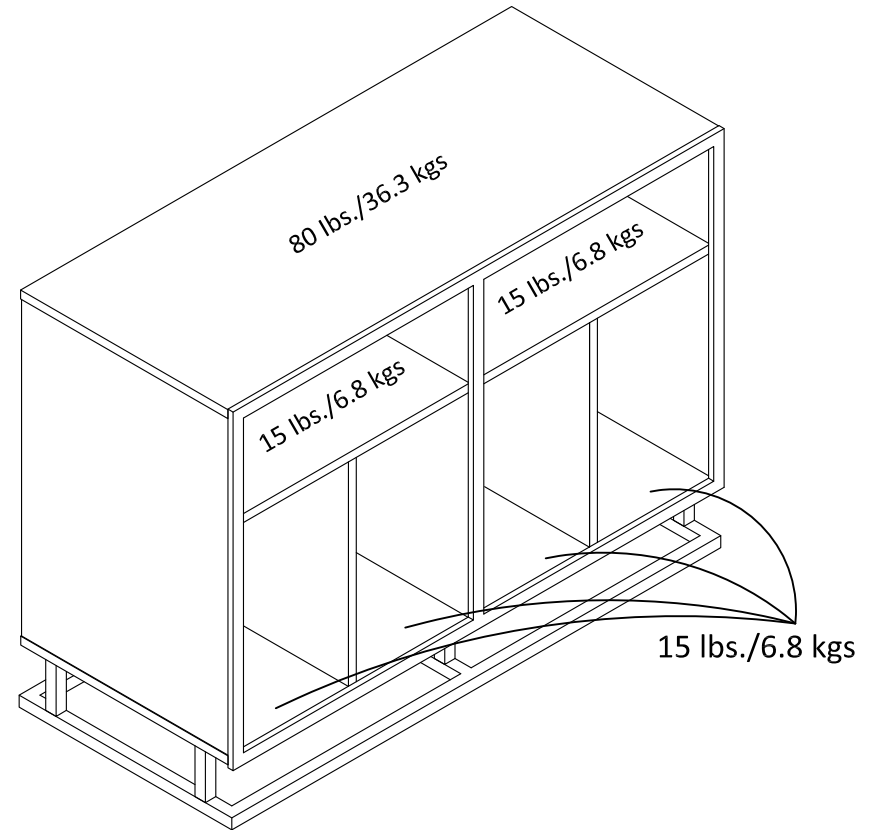

# Accent Table 7347XXCOM

Wood Breakdown:  
PB:87.1%  
Total Storage: 5.9 cubic feet

Overall Product Size:  
37.28"W x 16.14"D x 27.25"H  
94.7cm W x 41.0cm D x 70.7cm H

Maximum Weight Capacities  
Unit Weight: 56.23 lbs (25.5 kg)