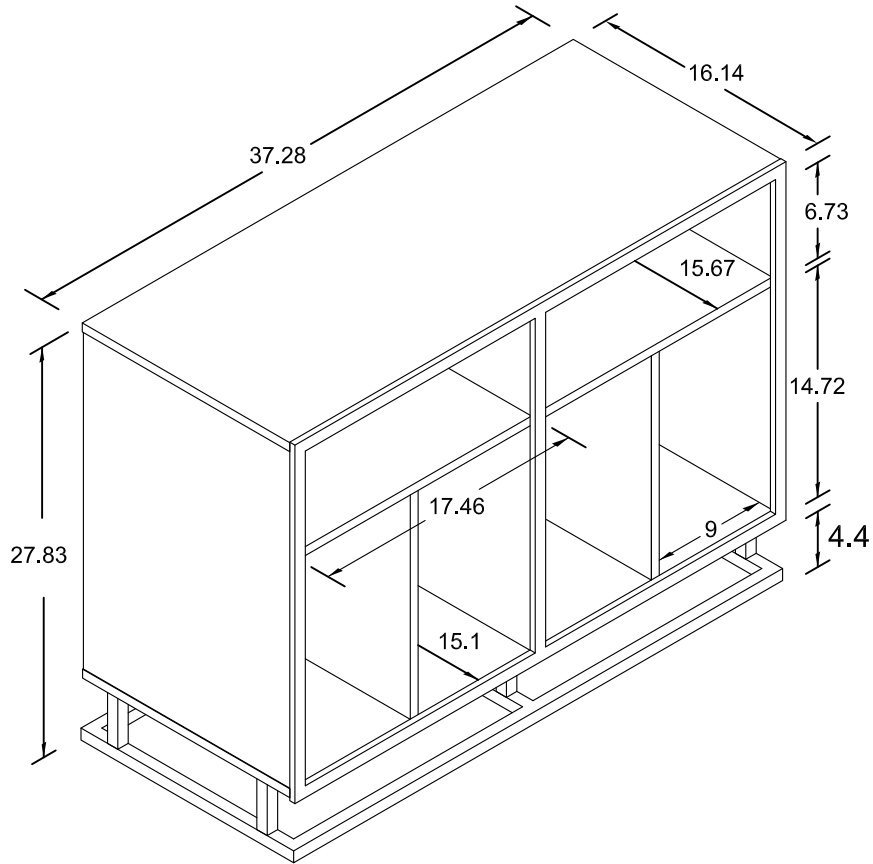

# Accent Table 7347XXCOM

Wood Breakdown:  
PB:87.1%  
Total Storage: 5.9 cubic feet

Overall Product Size:  
37.28"W x 16.14"D x 27.25"H  
94.7cm W x 41.0cm D x 70.7cm H

Maximum Weight Capacities  
Unit Weight: 56.23 lbs (25.5 kg)